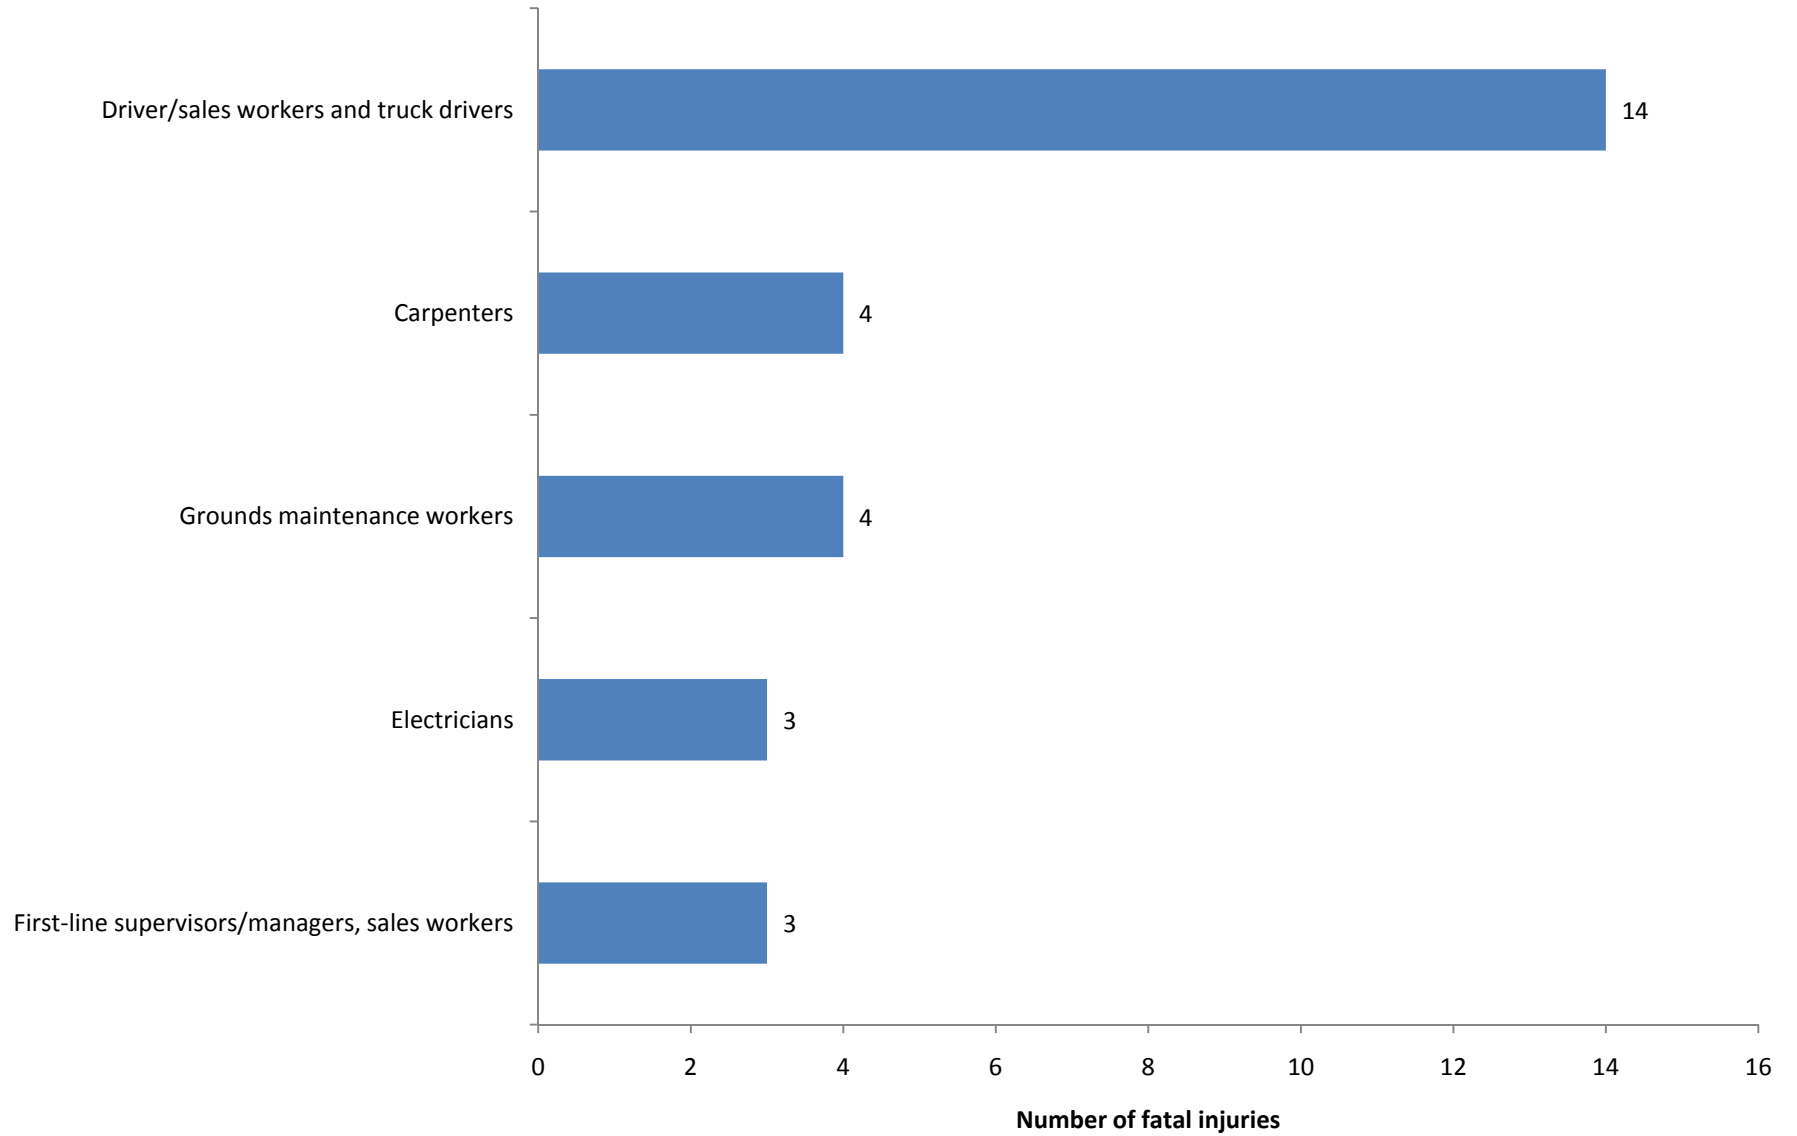

Occupations with the largest number of worker fatal injuries, 2009, South Carolina, all ownerships (73 total fatal injuries)

First-line supervisors/managers, sales workers	3	Total	73
Electricians	3		
Grounds maintenance workers	4		
Carpenters	4		
Driver/sales workers and truck drivers	14		